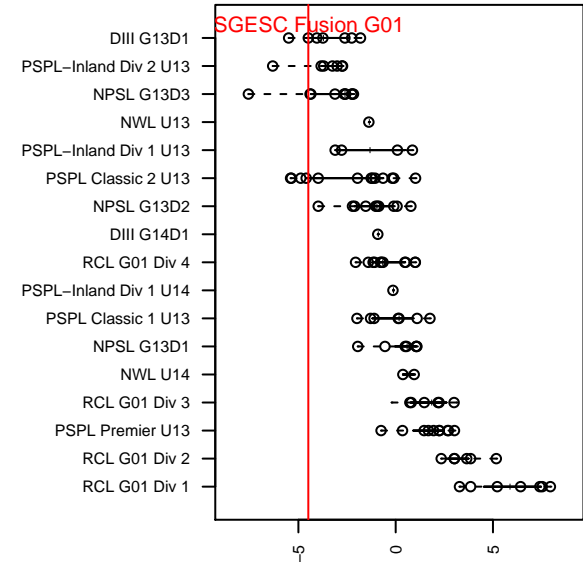

# SGESC Fusion G01

Spanaway Graham Eatonville SC  
Graham, WA  
G01 total strength=373  
attack=0.29 defense=0.18  
fall league = DIII G13D1

alt names used:  
SGESC Fusion G01  
SGESC Fusion 01

Venues played:  
2014 KITG GU13 Red  
2014 Puyallup Valley Kick-off U13  
2014 DIII G13D1  
2014 Founders Cup G01

**attack and defense variance (black dot)  
relative to other teams  
and top 10 in region**

**attack and defense rating  
relative to others at age  
and all opponents in last 13 months**

**Performance relative to 13 month average**