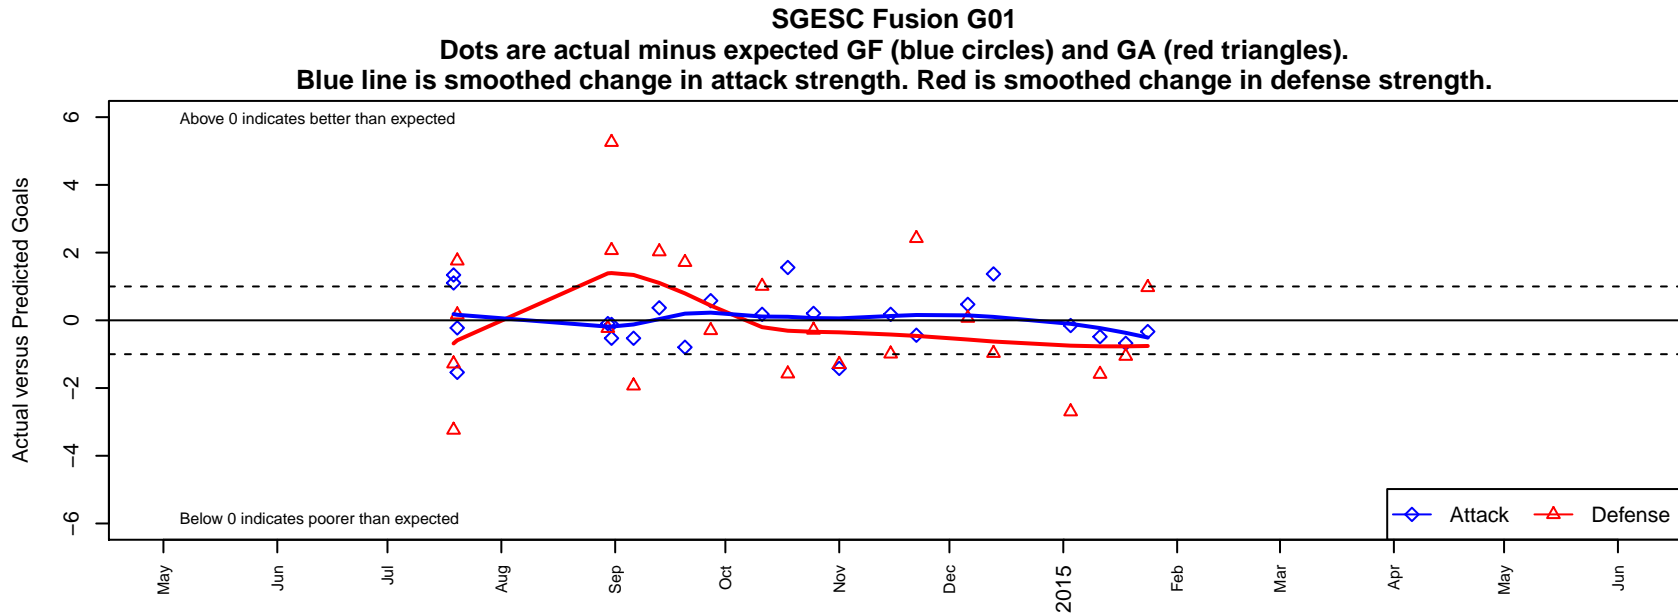

# SGESC Fusion G01

Spanaway Graham Eatonville SC  
Graham, WA  
G01 total strength=373  
attack=0.29 defense=0.18  
fall league = DIII G13D1

alt names used:  
SGESC Fusion G01  
SGESC Fusion 01

Venues played:  
2014 KITG GU13 Red  
2014 Puyallup Valley Kick-off U13  
2014 DIII G13D1  
2014 Founders Cup G01

**attack and defense variance (black dot)  
relative to other teams  
and top 10 in region**

**attack and defense rating  
relative to others at age  
and all opponents in last 13 months**

**Performance relative to 13 month average**