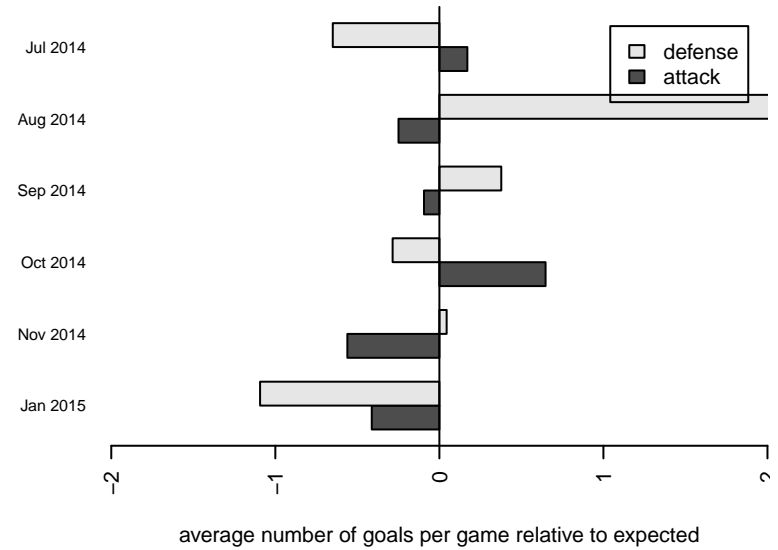

Performance relative to 13 month average