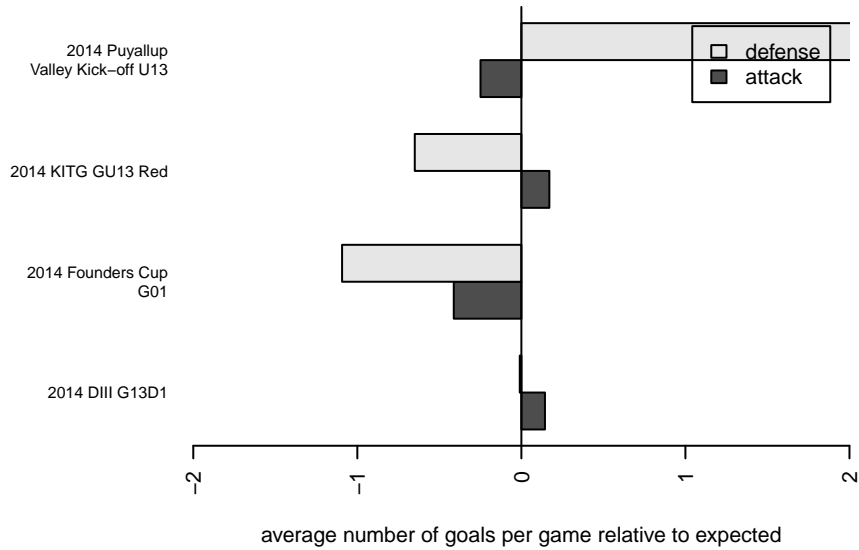

# SGESC Fusion G01

Spanaway Graham Eatonville SC  
Graham, WA  
G01 total strength=373  
attack=0.29 defense=0.18  
fall league = DIII G13D1

alt names used:  
SGESC Fusion G01  
SGESC Fusion 01

Venues played:  
2014 KITG GU13 Red  
2014 Puyallup Valley Kick-off U13  
2014 DIII G13D1  
2014 Founders Cup G01

**attack and defense variance (black dot)  
relative to other teams  
and top 10 in region**

**attack and defense rating  
relative to others at age  
and all opponents in last 13 months**

**Performance relative to 13 month average**